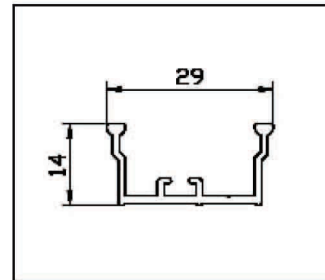

MAJOR COMPONENTS

36mm Cassette Housing with Screen
and Pull Bar

Side Rail with Magnets

15mm Guide Rail

30mm Guide Rail

ACCESSORY KIT:

The accessory kit is an individually sealed bag which contains the spring assembly, end caps, handles and other parts that are needed to assemble the retractable screen. Uniquely configured kits are available for window and door applications.