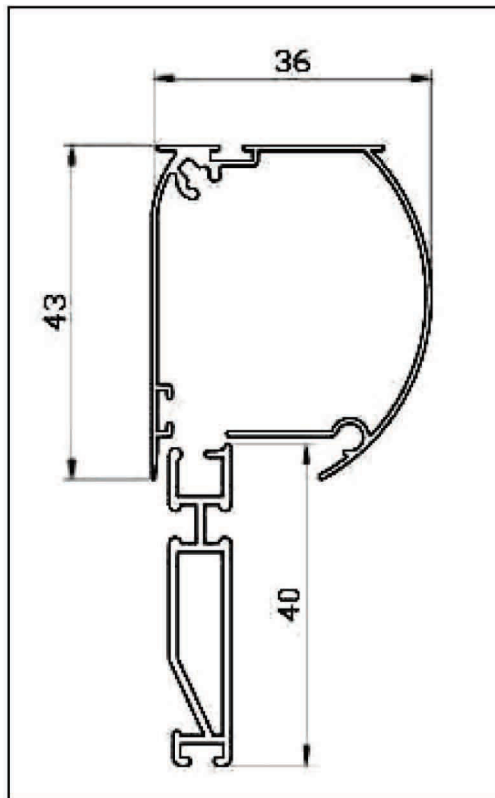

MAJOR COMPONENTS

36mm Cassette Housing with Screen
and Pull Bar

Side Rail with Magnets

15mm Guide Rail

30mm Guide Rail

ACCESSORY KIT:

The accessory kit is an individually sealed bag which contains the spring assembly, end caps, handles and other parts that are needed to assemble the retractable screen. Uniquely configured kits are available for window and door applications.