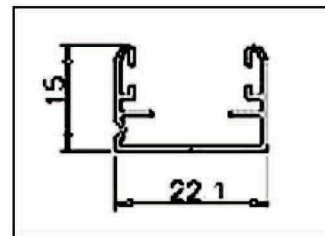

MAJOR COMPONENTS

36mm Cassette Housing with Screen
and Pull Bar

Side Rail with Magnets

15mm Guide Rail

30mm Guide Rail

ACCESSORY KIT:

The accessory kit is an individually sealed bag which contains the spring assembly, end caps, handles and other parts that are needed to assemble the retractable screen. Uniquely configured kits are available for window and door applications.