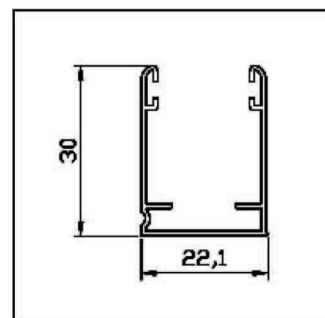

MAJOR COMPONENTS

36mm Cassette Housing with Screen
and Pull Bar

Side Rail with Magnets

15mm Guide Rail

30mm Guide Rail

ACCESSORY KIT:

The accessory kit is an individually sealed bag which contains the spring assembly, end caps, handles and other parts that are needed to assemble the retractable screen. Uniquely configured kits are available for window and door applications.