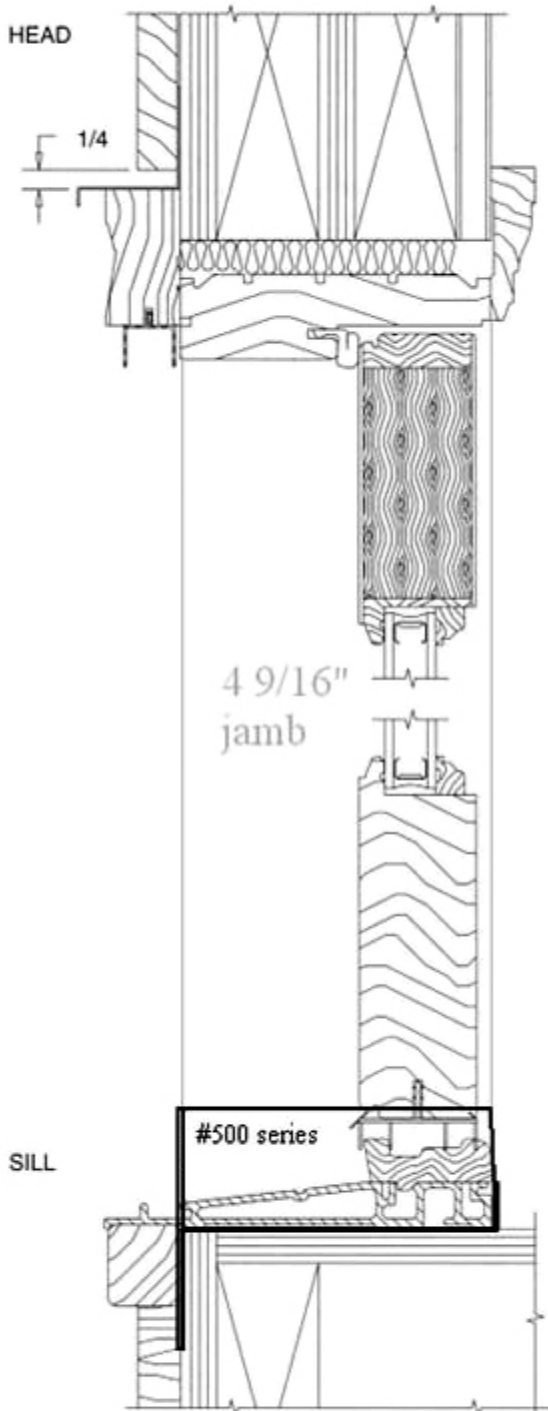

# Inswing Doors

#500 series 4 9/16" for 2x4 wall  
(inswing, outswing, and sliding patio doors)

#600 series 6 9/16" 2x6 wall (inswing doors only)