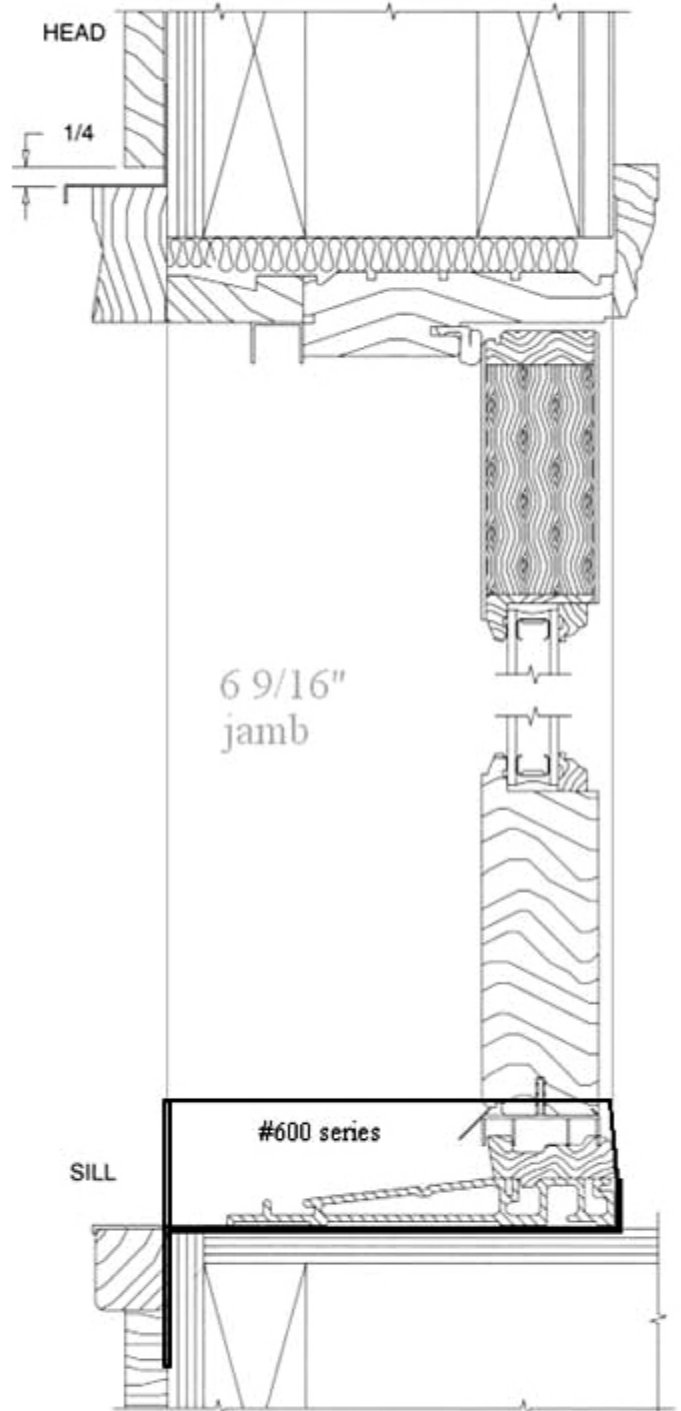

# Inswing Doors

#500 series 4 9/16" for 2x4 wall  
(inswing, outswing, and sliding patio doors)

#600 series 6 9/16" 2x6 wall (inswing doors only)