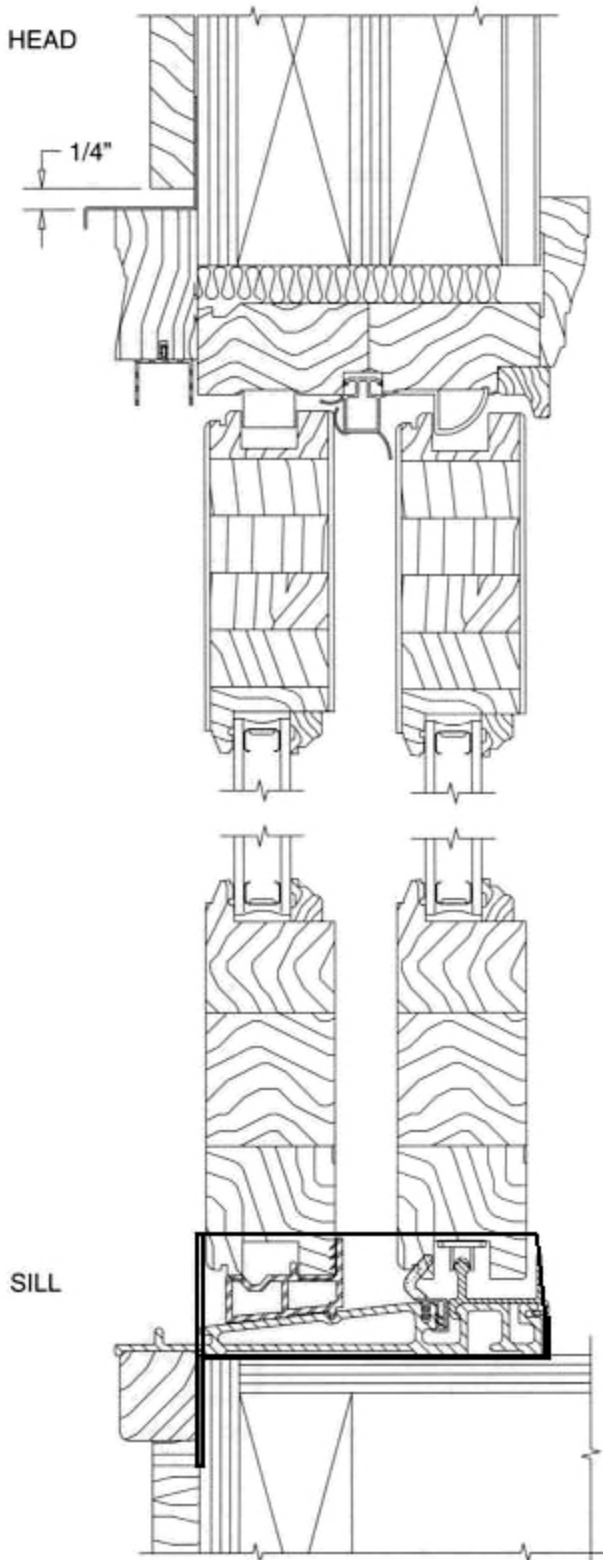

## 4 9/16" FRAME WALL

#500 series 4 9/16" for 2x4 wall (wood slider)

## 6 9/16" FRAME WALL

#500 series 4 9/16" for 2x6 wall (wood slider w/extension jambs)