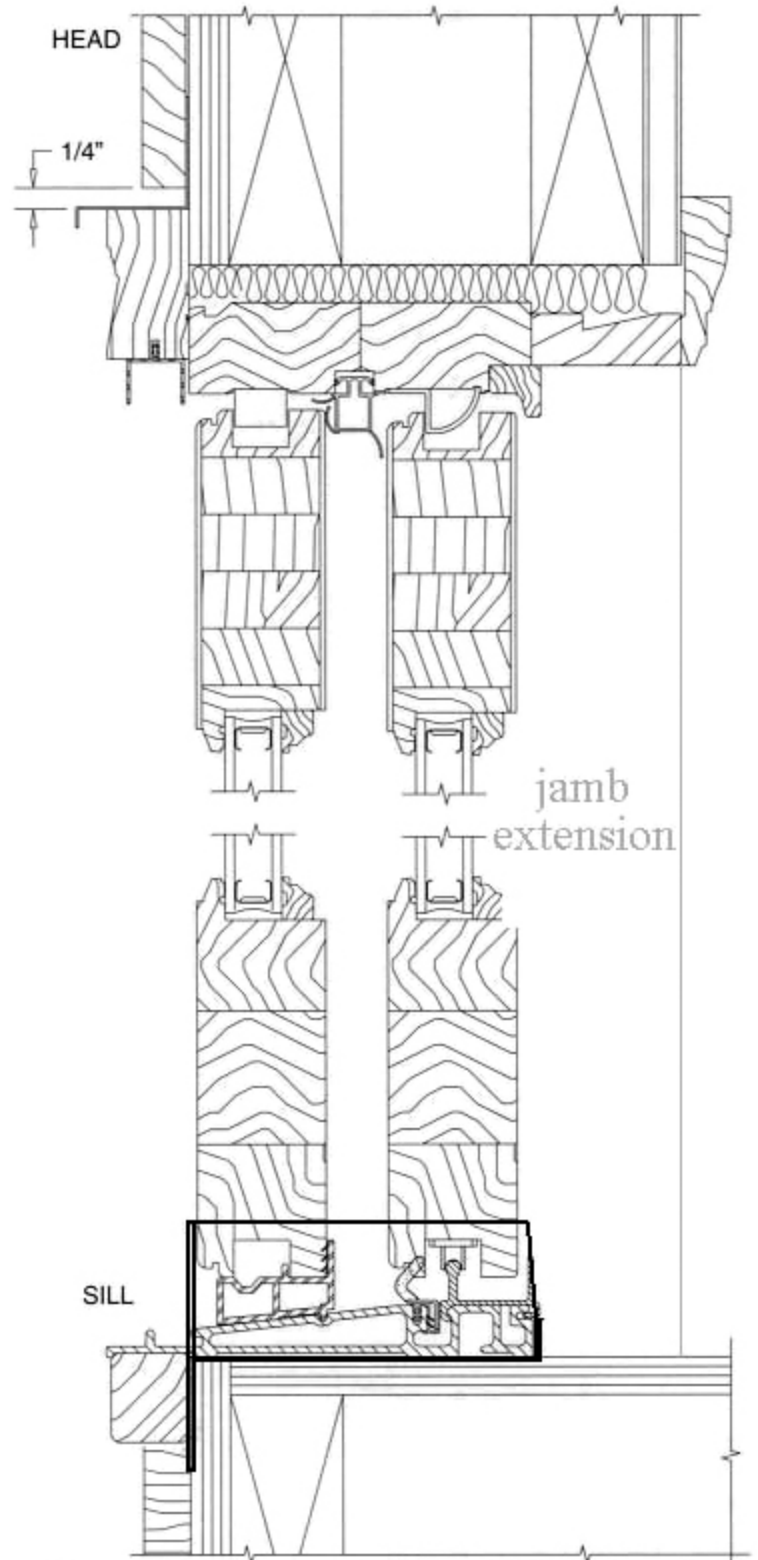

## 4 9/16" FRAME WALL

#500 series 4 9/16" for 2x4 wall (wood slider)

## 6 9/16" FRAME WALL

#500 series 4 9/16" for 2x6 wall (wood slider w/extension jambs)