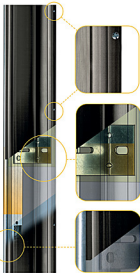

NAPOLEON LYNX

TRACK GUARD™

Safety first

We are very proud to announce the **Napoleon Lynx "Track Guard"** system.

This is our latest innovation in a continuing effort to improve garage door safety. The Track Guard is a timely and cost effective solution as well as an aesthetically pleasing addition to any garage at a time when homeowners are paying more attention to safety and visual appeal in their homes. Made from a nylon composite, it is light, durable and takes only minutes to install on new or pre-existing doors with a few nails or screws.

The Track Guard greatly reduces the chance of injury by limiting finger access between the jamb and track; it offers an aesthetic upgrade to any garage and comes with a five-year warranty. We have always been committed and active in providing you with products and innovative technologies. So while others are only selling parts, you're offering your customers safety and visual appeal for less than you or they would expect. Call us to find out more about this simple yet superior solution from **Napoleon Lynx.**

Garage-Doors-and-Parts.com
Call Toll Free
888-354-8320

FRONT VIEW

INSTALLATION

Installation is a breeze. Requires no special tools or expertise. A hammer/nails, or a drill and a few screws and it's firmly in place in less than ten minutes. It couldn't be any easier!

ADDED SAFETY

The leading edge of the Track Guard snaps firmly into place providing an added measure of protection by forming a tight seal between the jamb and the track, effectively reducing the chance of injury.